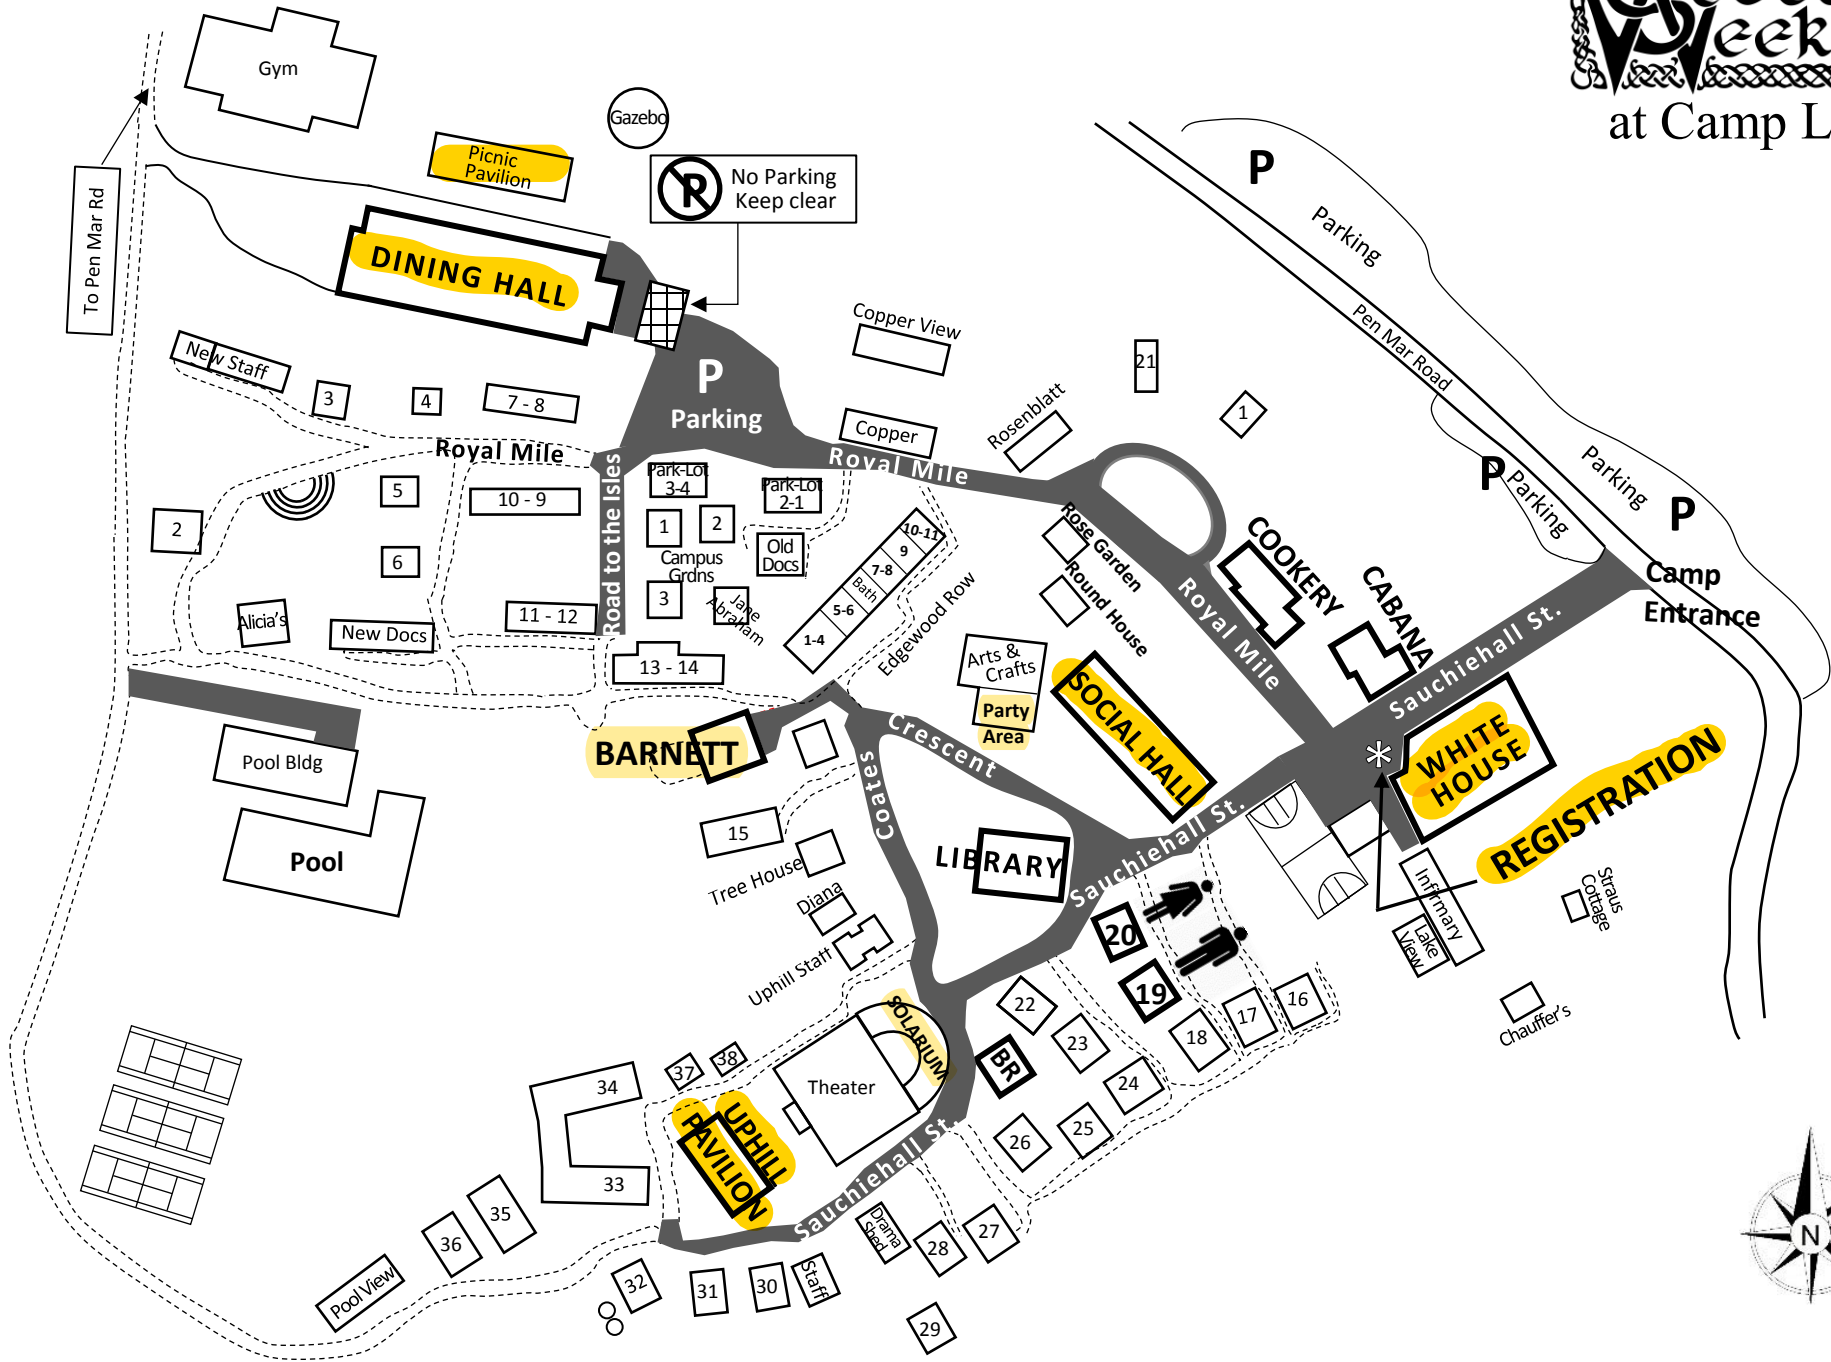

Scottish Weekend

at Camp Louise

- CAUTION: SLATE PATHS ARE SLIPPERY WHEN WET.
- PARK IN DESIGNATED LOTS ONLY.